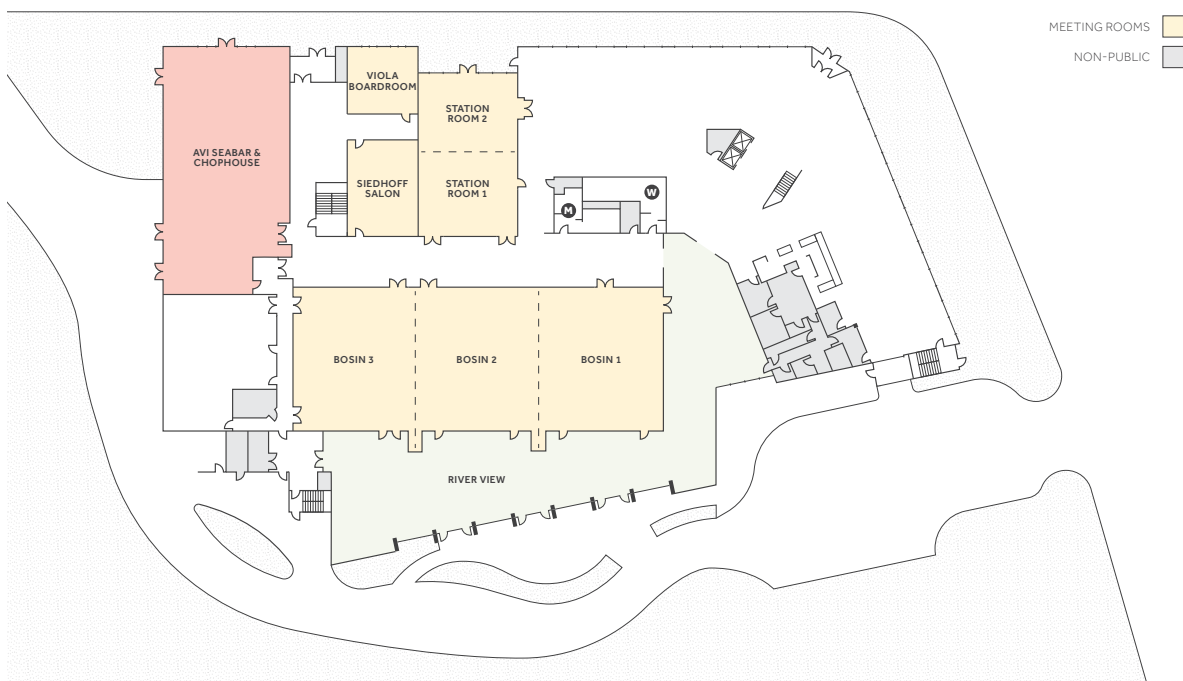

Meeting Room	Dimensions	Sq Ft	Maximum Capacity
Bosin Ballroom	156' x 59'	9,204	860
Bosin 1	52' x 59'	3,068	320
Bosin 2	52' x 59'	3,068	320
Bosin 3	52' x 59'	3,068	320
Station Room	52' x 38'	1,976	200
Station 1	27' x 38'	1,026	120
Station 2	25' x 38'	950	90
Siedhoff Salon	33' x 21'	693	70
Viola Boardroom	22' x 19'	418	10
Waco Lobby	117' x 49'	5,733	250
River View & South Lobby	N/A	4,763	120
Mezzanine	N/A	4,431	140